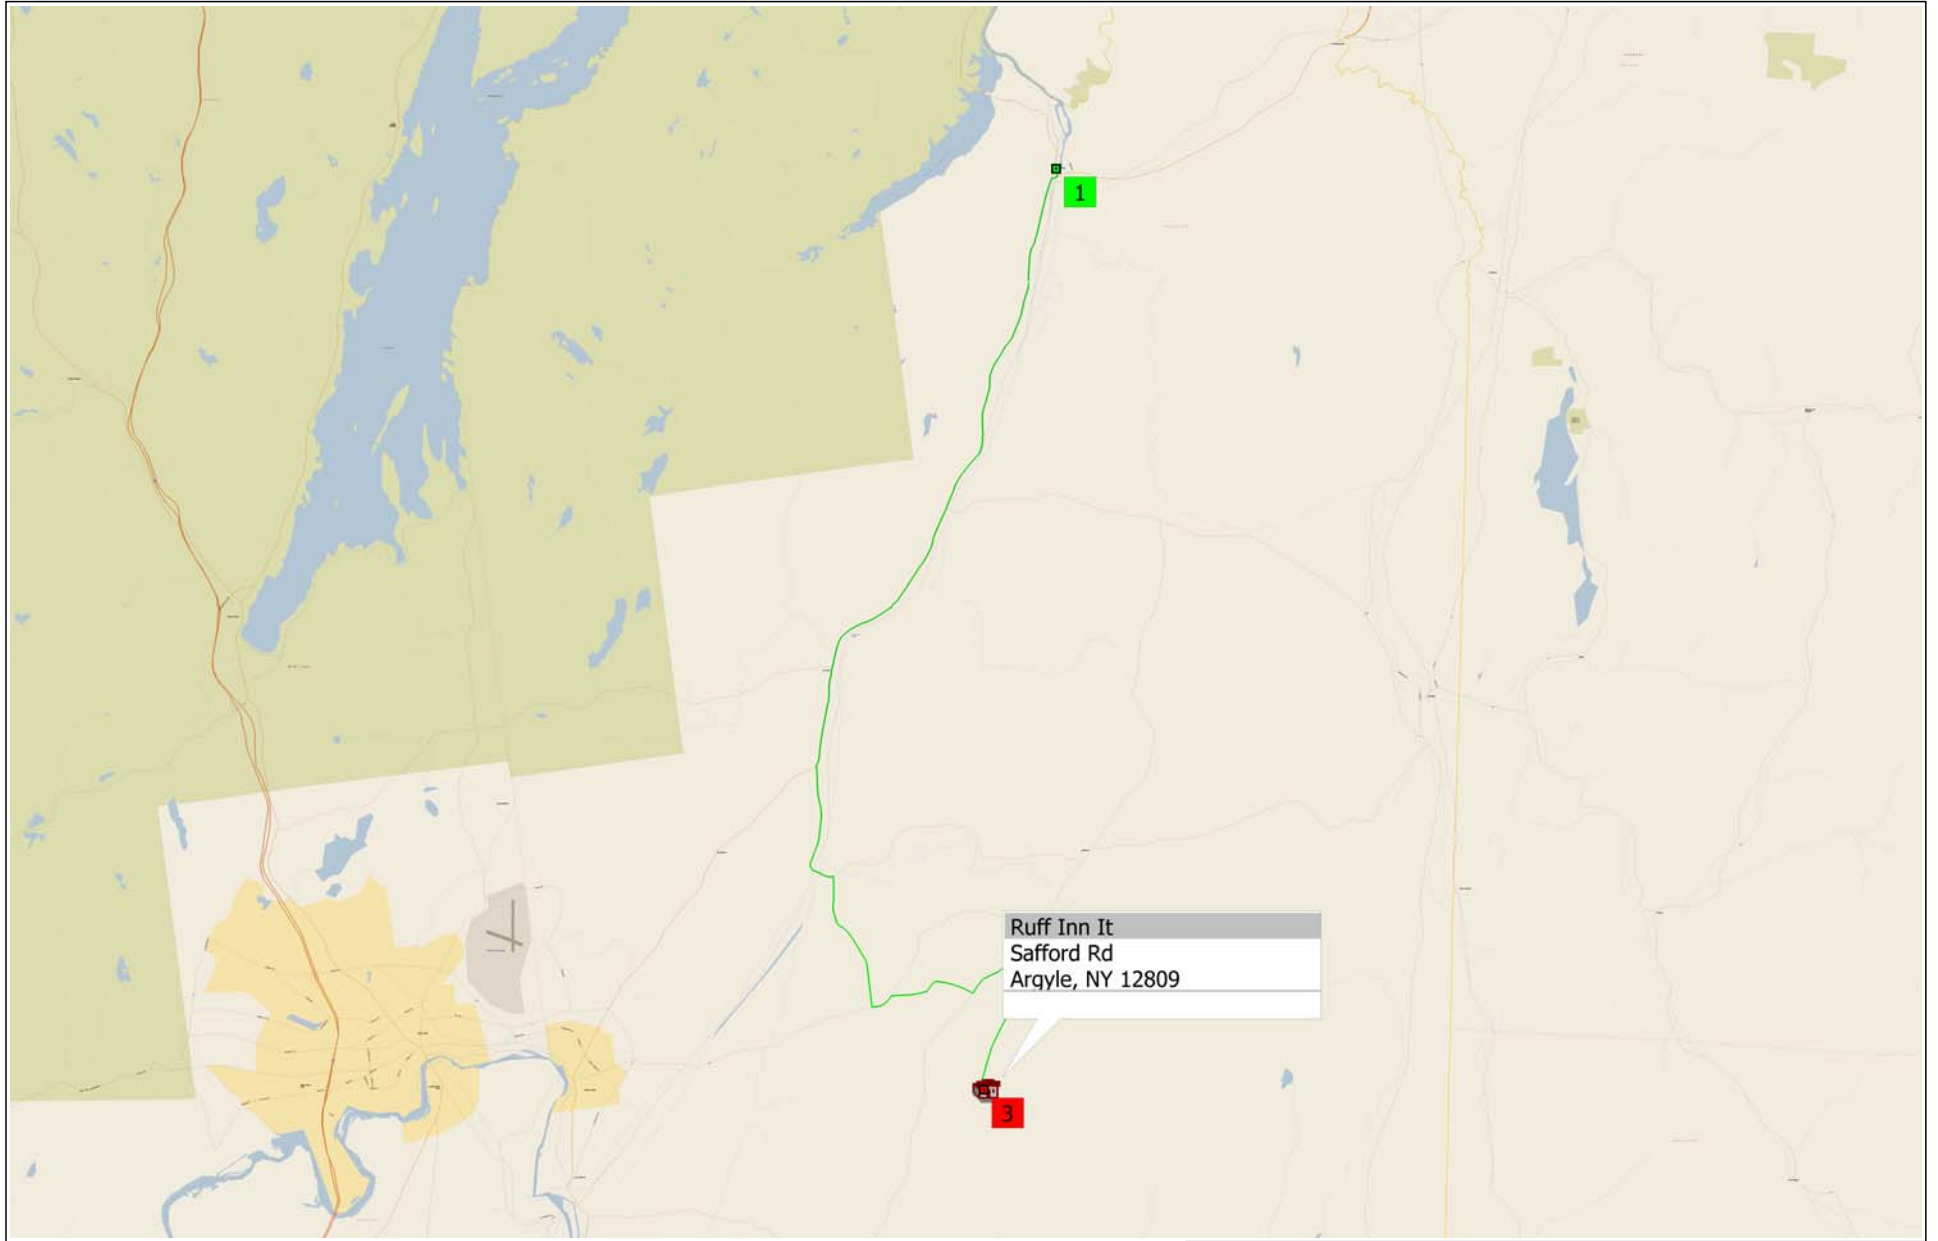

Directions to Ruff Inn It- 31 Safford Road, Argyle, NY

24.1 miles; 40 minutes

0 mi 2 4 6 8 10 12 14

- 9:00 AM 0.0 mi **1** Depart Whitehall on Local road(s) (East) for 32 yds
- 9:00 AM 0.1 mi Turn RIGHT (South) onto Skenesborough Dr for 0.1 mi

9:01 AM 0.2 mi Turn RIGHT (West) onto US-4 [Poultney St] for 12.6 mi

9:17 AM 12.8 mi Turn LEFT (South-East) onto SR-149 for 2.4 mi
9:21 AM 15.2 mi Turn RIGHT (South) onto CR-43 for 2.7 mi

- 9:27 AM 17.9 mi Turn LEFT (East) onto SR-196 for 0.5 mi
- 9:28 AM 18.4 mi Continue (East) on Shine Hill Rd for 1.7 mi
- 9:32 AM 20.1 mi Bear LEFT (East) onto SR-40 for 1.0 mi
- 9:34 AM 21.1 mi 2 At near South Hartford, bear RIGHT (East) onto Coach Rd for 2.8 mi

- 9:39 AM 23.8 mi Turn LEFT (East) onto Safford Rd for 0.2 mi
- 9:40 AM 24.0 mi Turn LEFT (North) onto Local road(s) for 87 yds
- 9:40 AM 24.1 mi **3** Arrive Ruff Inn It [Safford Rd, Argyle, NY 12809]