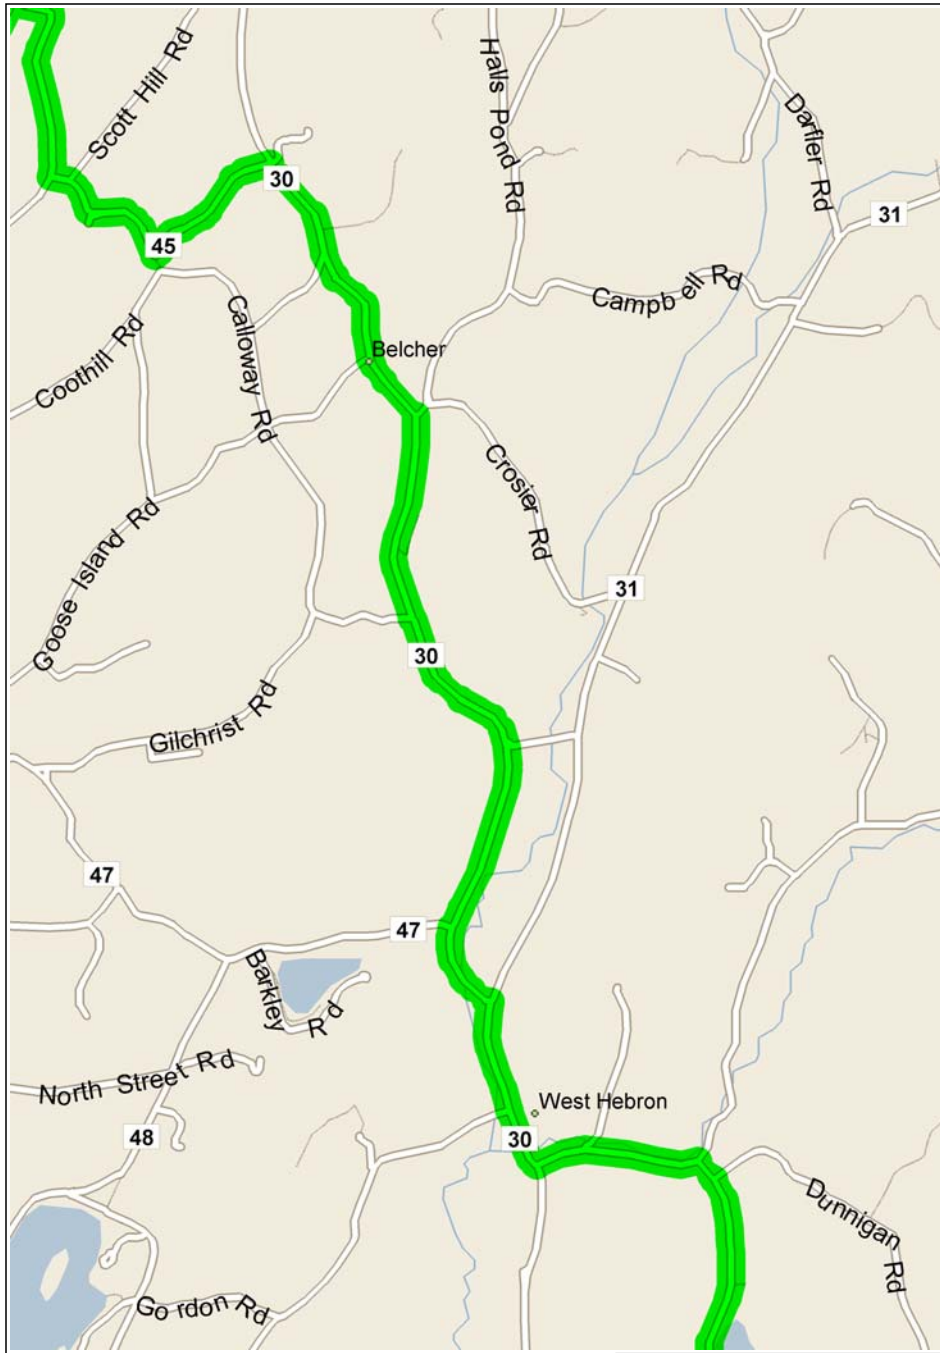

Directions from Salem, NY to Ruff Inn It- 31 Safford Road, Argyle, NY

14.2 miles; 30 minutes

- 9:00 AM 0.0 mi **1** Depart near Salem on SR-22 [N Main St] (North) for 1.6 mi
- 9:03 AM 1.6 mi Turn LEFT (West) onto Scotts Lake Rd for 3.5 mi

- 9:10 AM 5.1 mi Turn LEFT (West) onto Chamberlin Mills Rd for 0.8 mi
- 9:12 AM 5.9 mi Bear RIGHT (West) onto CR-30 for 5.2 mi

- 9:23 AM 11.0 mi Turn LEFT (West) onto CR-45 for 1.4 mi
- 9:26 AM 12.4 mi Turn RIGHT (North) onto Tilford Rd for 1.0 mi
- 9:28 AM 13.4 mi Turn LEFT (West) onto Safford Rd for 0.8 mi
- 9:30 AM 14.1 mi Turn RIGHT (North) onto Local road(s) for 87 yds
- 9:30 AM 14.2 mi 2 Arrive Ruff Inn It [Safford Rd, Argyle, NY 12809]