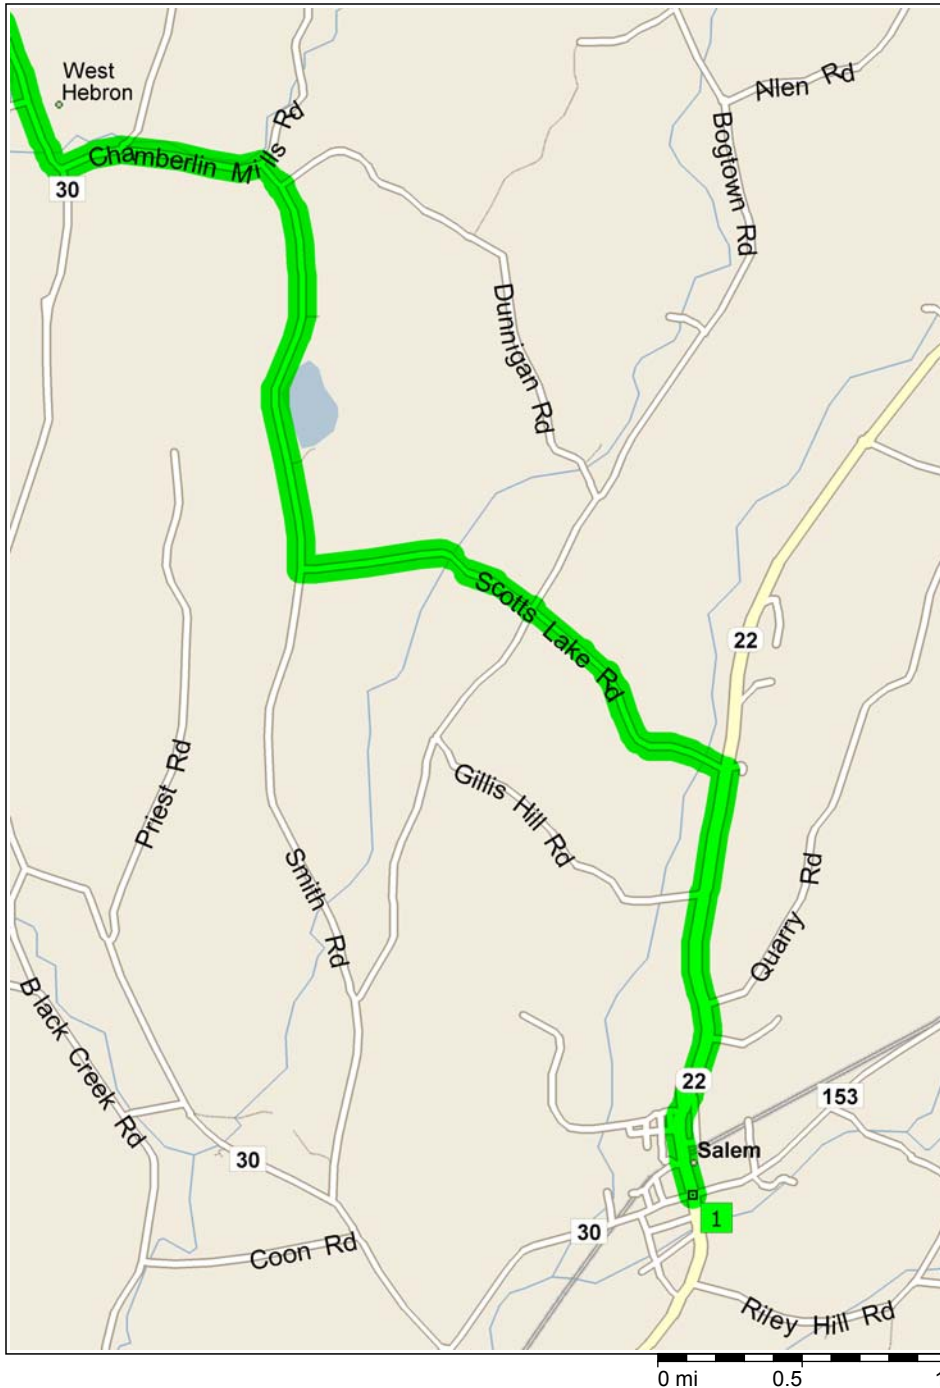

Directions from Salem, NY to Ruff Inn It- 31 Safford Road, Argyle, NY

14.2 miles; 30 minutes

- 9:00 AM 0.0 mi **1** Depart near Salem on SR-22 [N Main St] (North) for 1.6 mi
- 9:03 AM 1.6 mi Turn LEFT (West) onto Scotts Lake Rd for 3.5 mi

- 9:10 AM 5.1 mi Turn LEFT (West) onto Chamberlin Mills Rd for 0.8 mi
- 9:12 AM 5.9 mi Bear RIGHT (West) onto CR-30 for 5.2 mi

- 9:23 AM 11.0 mi Turn LEFT (West) onto CR-45 for 1.4 mi
- 9:26 AM 12.4 mi Turn RIGHT (North) onto Tilford Rd for 1.0 mi
- 9:28 AM 13.4 mi Turn LEFT (West) onto Safford Rd for 0.8 mi
- 9:30 AM 14.1 mi Turn RIGHT (North) onto Local road(s) for 87 yds
- 9:30 AM 14.2 mi 2 Arrive Ruff Inn It [Safford Rd, Argyle, NY 12809]