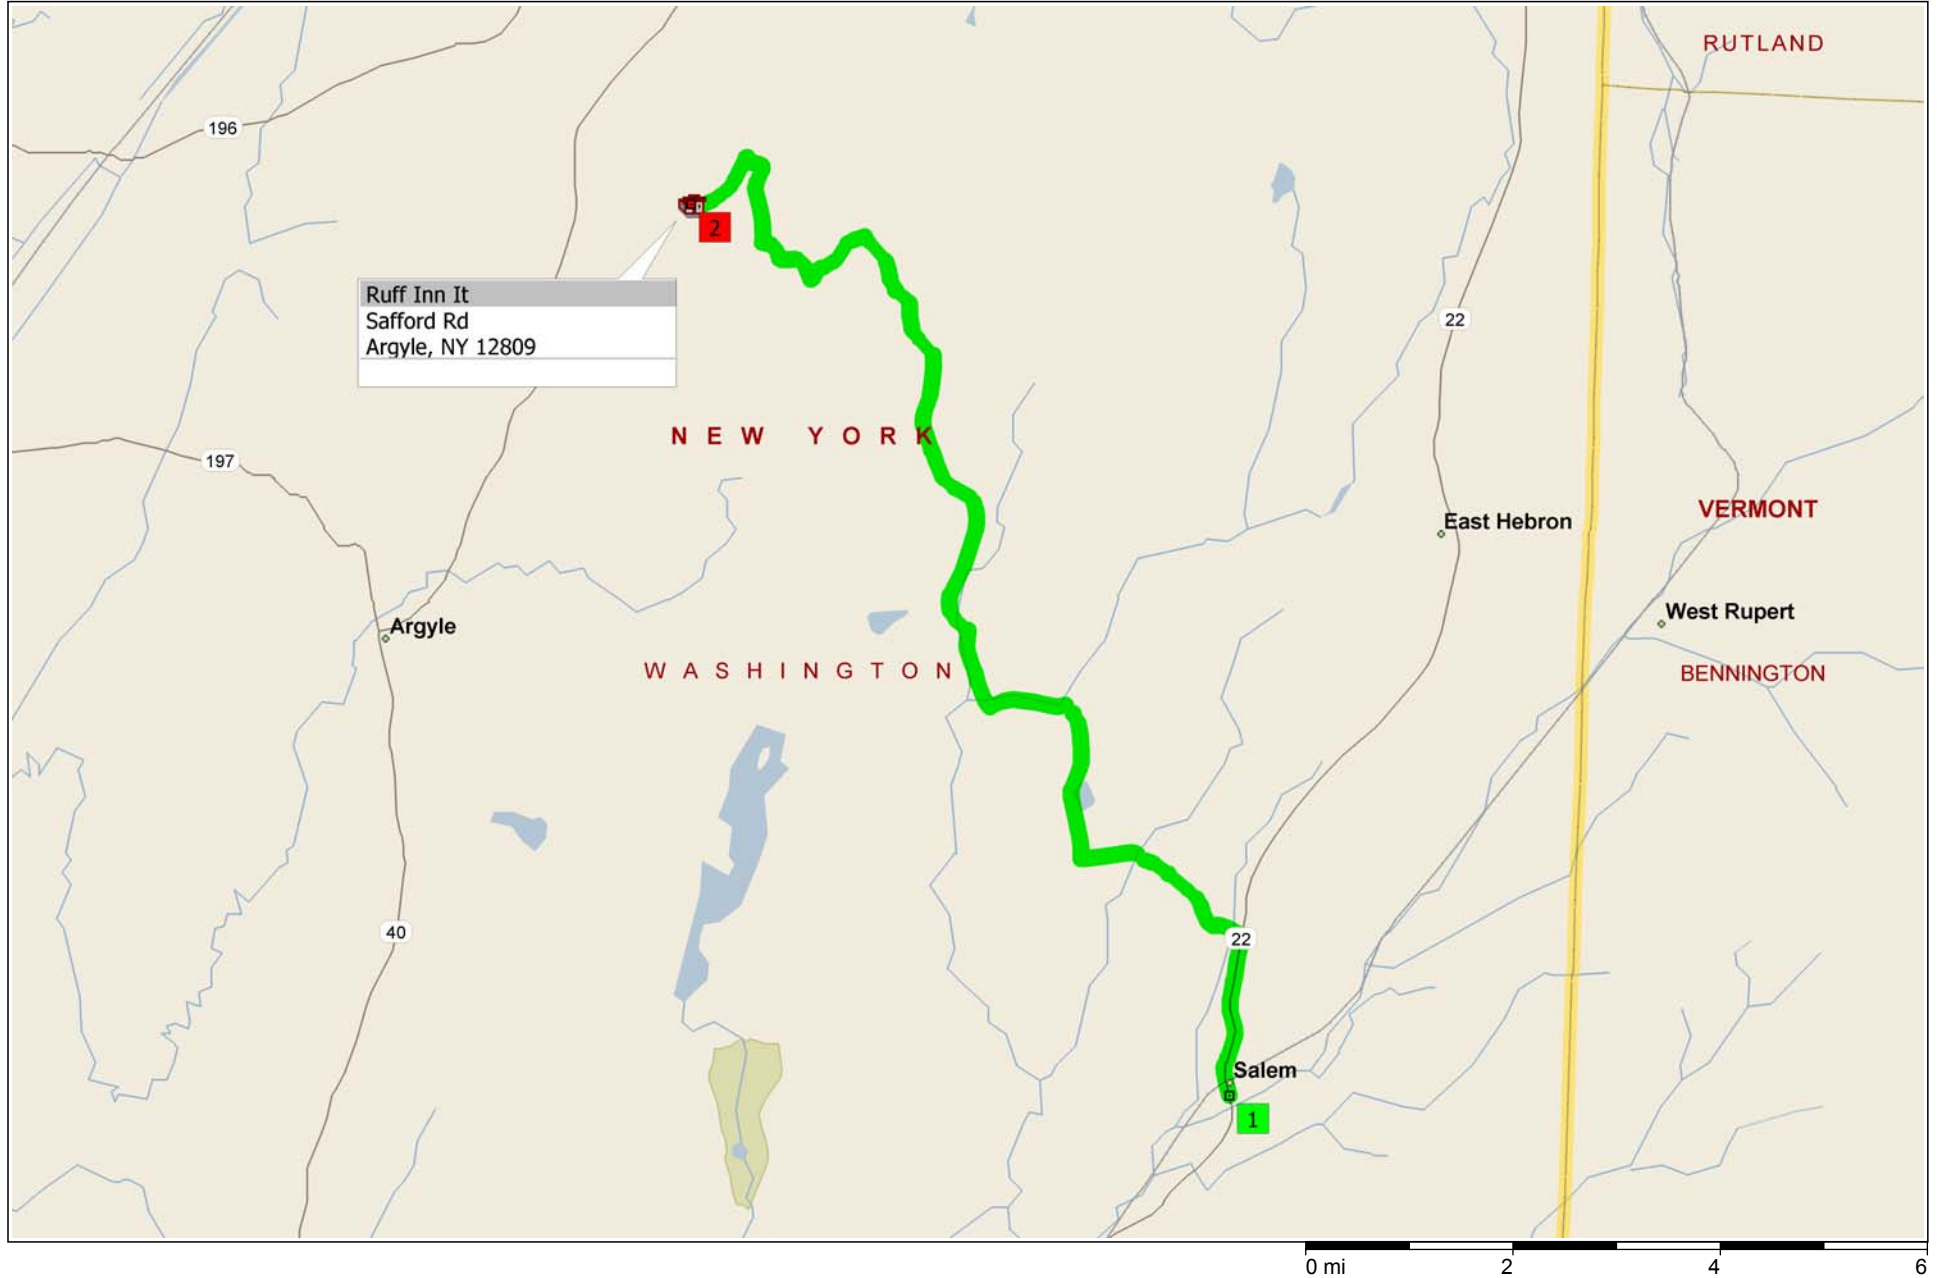

Directions from Salem, NY to Ruff Inn It- 31 Safford Road, Argyle, NY

14.2 miles; 30 minutes

- 9:00 AM 0.0 mi **1** Depart near Salem on SR-22 [N Main St] (North) for 1.6 mi
- 9:03 AM 1.6 mi Turn LEFT (West) onto Scotts Lake Rd for 3.5 mi

- 9:10 AM 5.1 mi Turn LEFT (West) onto Chamberlin Mills Rd for 0.8 mi
- 9:12 AM 5.9 mi Bear RIGHT (West) onto CR-30 for 5.2 mi

- 9:23 AM 11.0 mi Turn LEFT (West) onto CR-45 for 1.4 mi
- 9:26 AM 12.4 mi Turn RIGHT (North) onto Tilford Rd for 1.0 mi
- 9:28 AM 13.4 mi Turn LEFT (West) onto Safford Rd for 0.8 mi
- 9:30 AM 14.1 mi Turn RIGHT (North) onto Local road(s) for 87 yds
- 9:30 AM 14.2 mi 2 Arrive Ruff Inn It [Safford Rd, Argyle, NY 12809]