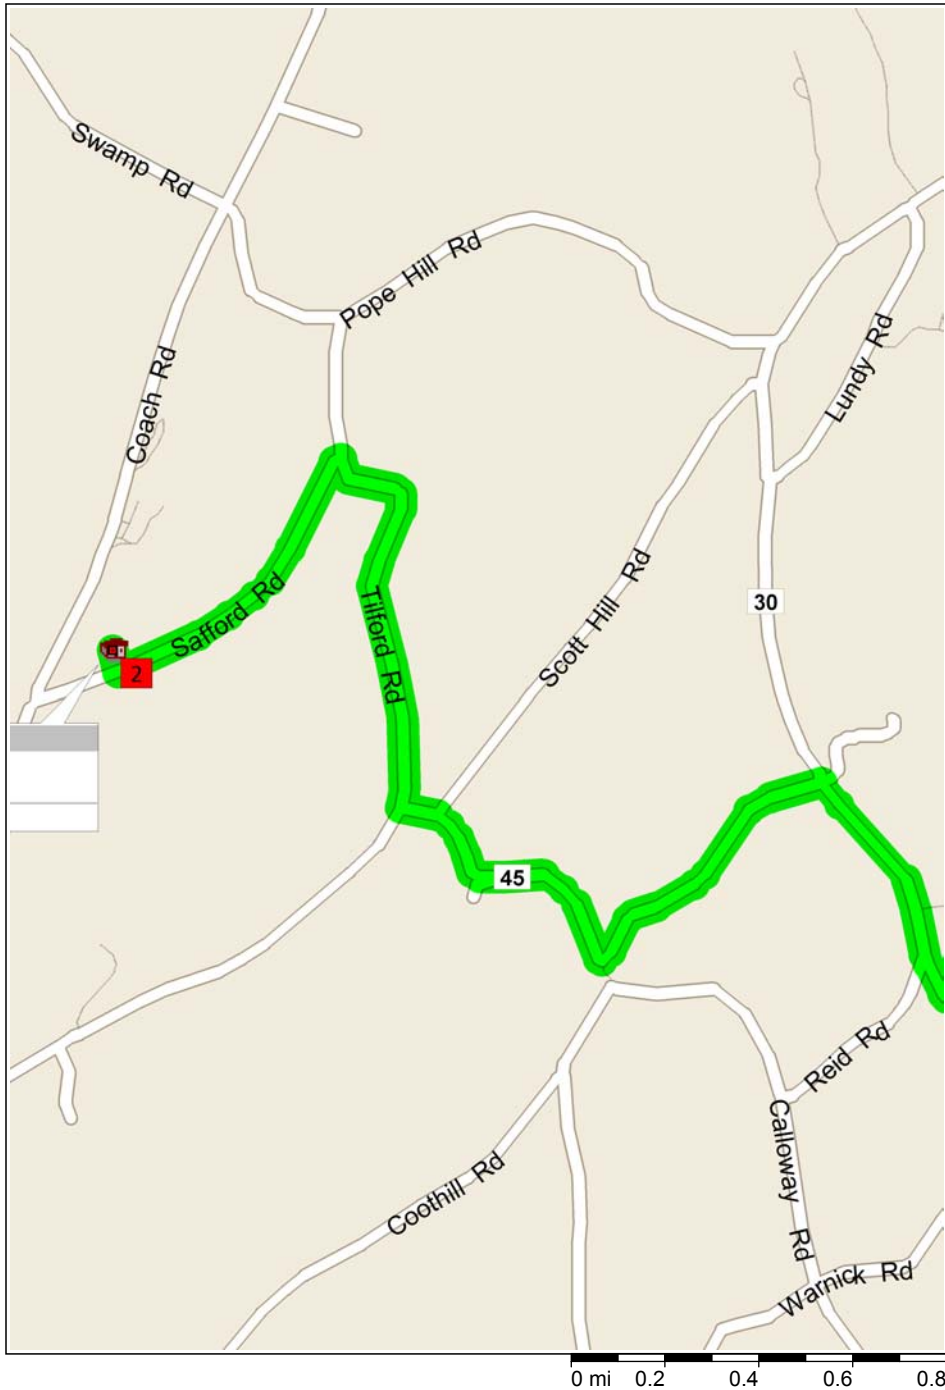

Directions from Salem, NY to Ruff Inn It- 31 Safford Road, Argyle, NY

14.2 miles; 30 minutes

- 9:00 AM 0.0 mi **1** Depart near Salem on SR-22 [N Main St] (North) for 1.6 mi
- 9:03 AM 1.6 mi Turn LEFT (West) onto Scotts Lake Rd for 3.5 mi

- 9:10 AM 5.1 mi Turn LEFT (West) onto Chamberlin Mills Rd for 0.8 mi
- 9:12 AM 5.9 mi Bear RIGHT (West) onto CR-30 for 5.2 mi

- 9:23 AM 11.0 mi Turn LEFT (West) onto CR-45 for 1.4 mi
- 9:26 AM 12.4 mi Turn RIGHT (North) onto Tilford Rd for 1.0 mi
- 9:28 AM 13.4 mi Turn LEFT (West) onto Safford Rd for 0.8 mi
- 9:30 AM 14.1 mi Turn RIGHT (North) onto Local road(s) for 87 yds
- 9:30 AM 14.2 mi 2 Arrive Ruff Inn It [Safford Rd, Argyle, NY 12809]