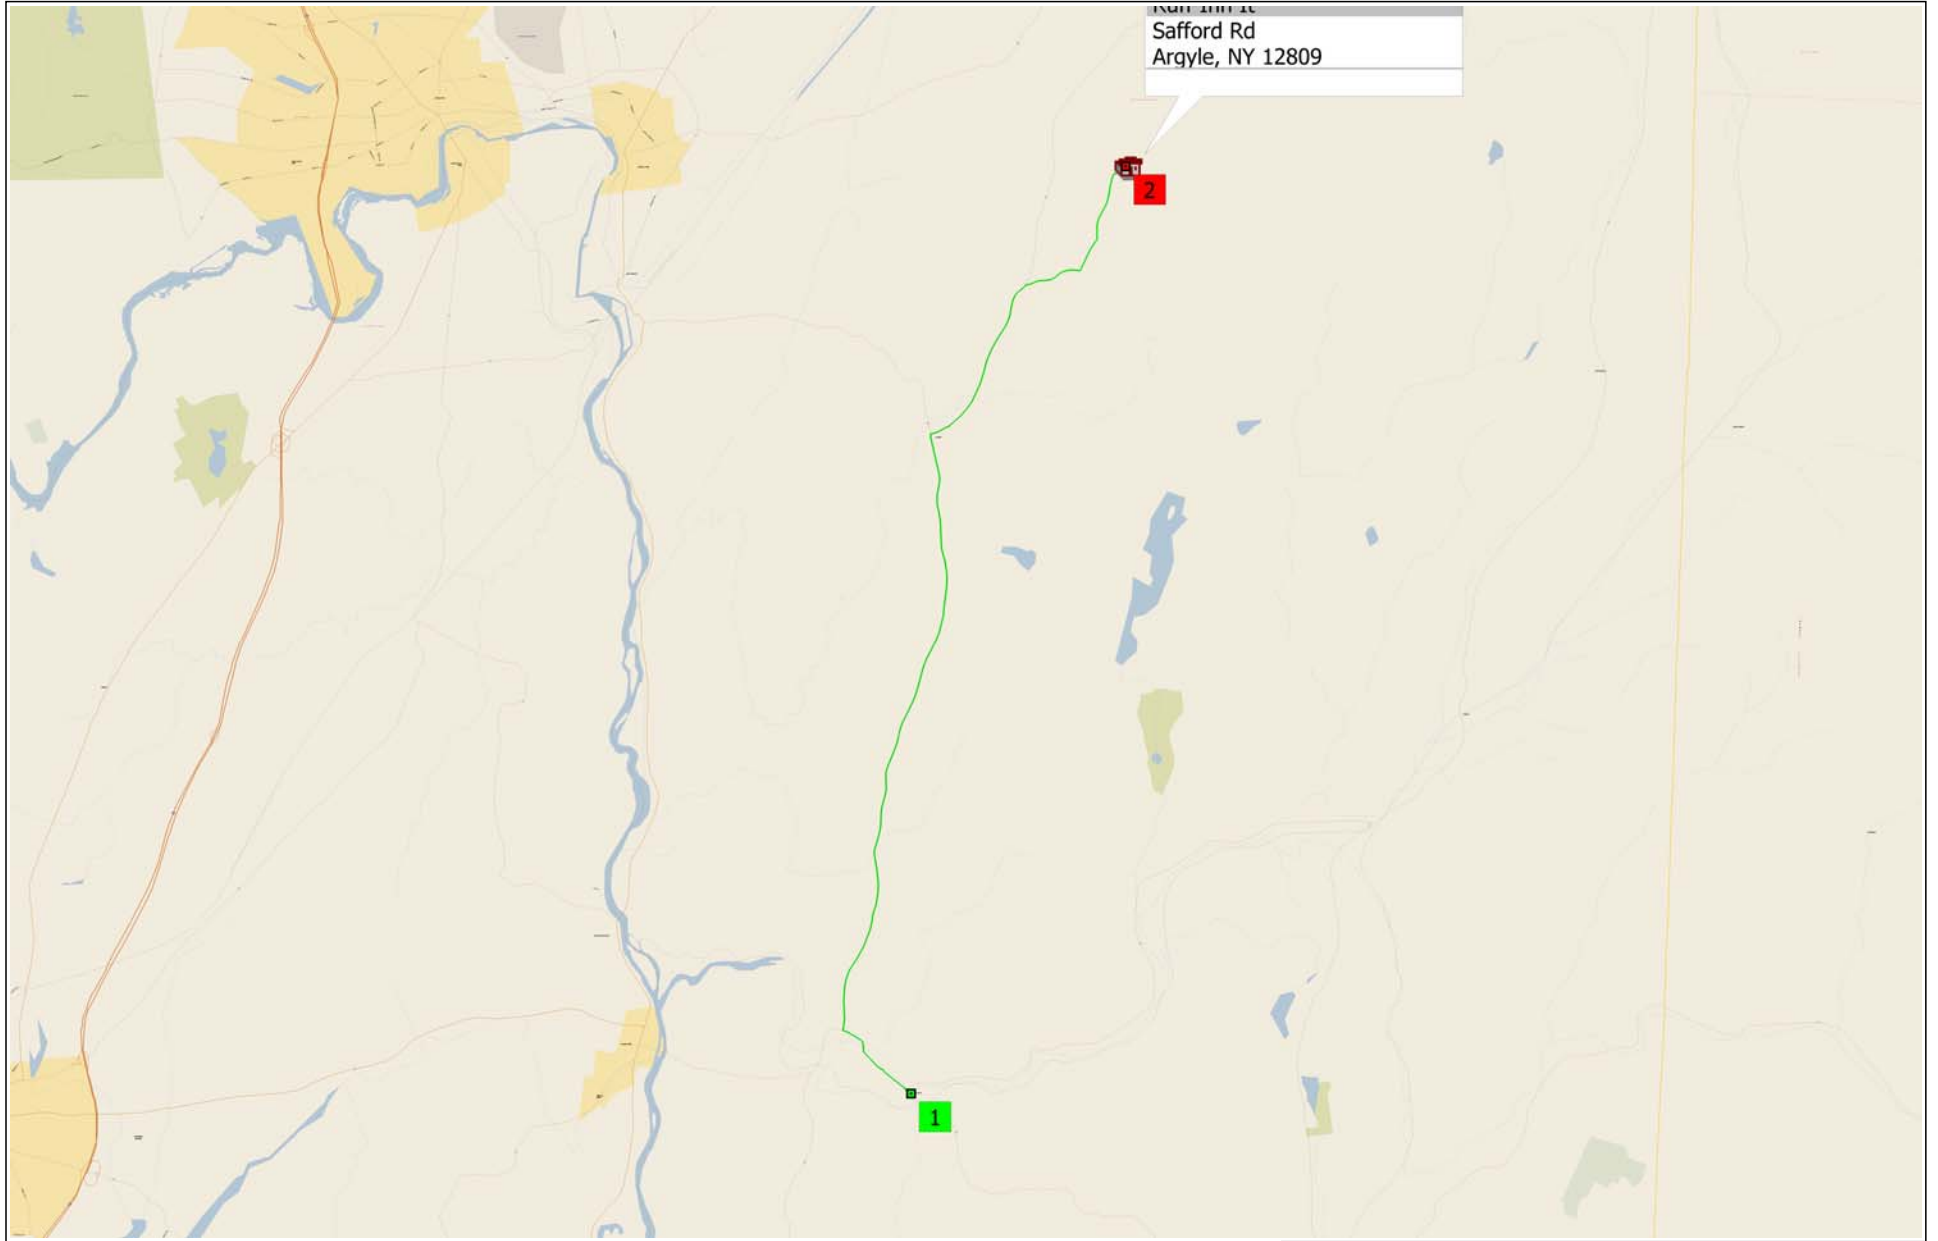

Directions to Ruff Inn It- 31 Safford Road, Argyle, NY

16.9 miles; 32 minutes

- 9:00 AM 0.0 mi **1** Depart Greenwich on Local road(s) (South-West) for 76 yds
- 9:00 AM 0.1 mi Turn RIGHT (North-West) onto SR-372 [Main St] for 0.1 mi
- 9:01 AM 0.2 mi Bear RIGHT (North) onto SR-29 [Main St] for 1.4 mi

0 mi 0.2 0.4

9:04 AM 1.6 mi Turn RIGHT (North) onto SR-40 for 12.6 mi

- 9:26 AM 14.1 mi Turn RIGHT (South-East) onto CR-45 for 0.9 mi
- 9:28 AM 15.0 mi Bear LEFT (North-East) onto Coach Rd for 1.6 mi
- 9:32 AM 16.6 mi Bear RIGHT (East) onto Safford Rd for 0.2 mi
- 9:32 AM 16.9 mi Turn LEFT (North) onto Local road(s) for 87 yds
- 9:32 AM 16.9 mi 2 Arrive Ruff Inn It [Safford Rd, Argyle, NY 12809]