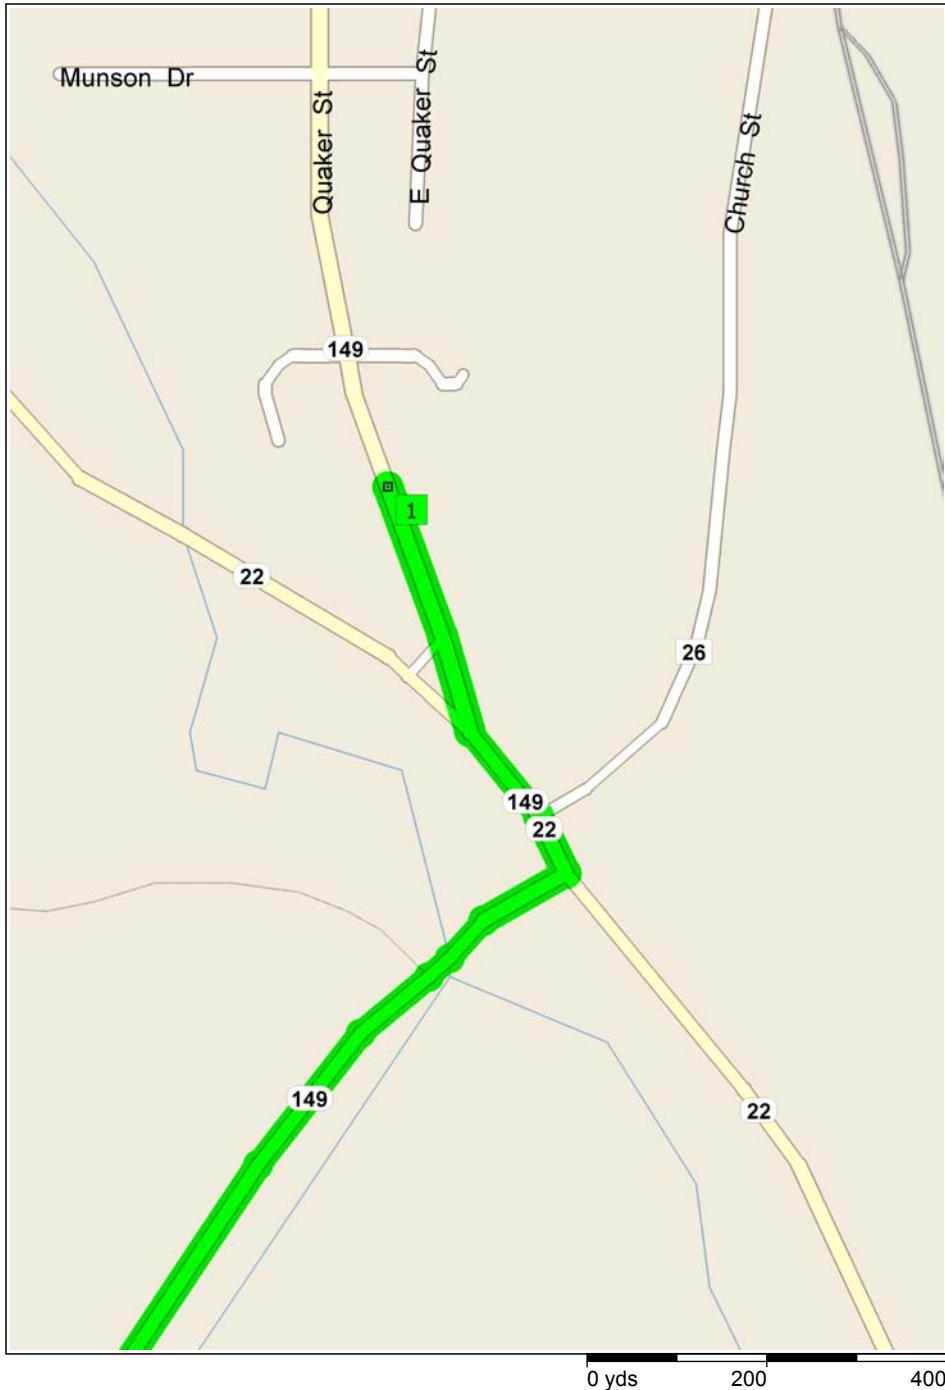

# Directions from Granville, NY to Ruff Inn It- 31 Safford Road, Argyle, NY

13.5 miles; 26 minutes

Ruff Inn It  
Safford Rd  
Argyle, NY 12809

- 9:00 AM 0.0 mi **1** Depart near Granville on SR-149 [Quaker St] (South) for 0.2 mi
- 9:00 AM 0.2 mi Bear LEFT (South-East) onto SR-22 [SR-149] for 0.1 mi

- 9:25 AM 13.2 mi Turn LEFT (East) onto Safford Rd for 0.2 mi
- 9:26 AM 13.5 mi Turn LEFT (North) onto Local road(s) for 87 yds
- 9:26 AM 13.5 mi 2 Arrive Ruff Inn It [Safford Rd, Argyle, NY 12809]

Ruff Inn It  
Safford Rd  
Argyle, NY 12809

0 yds 200 400