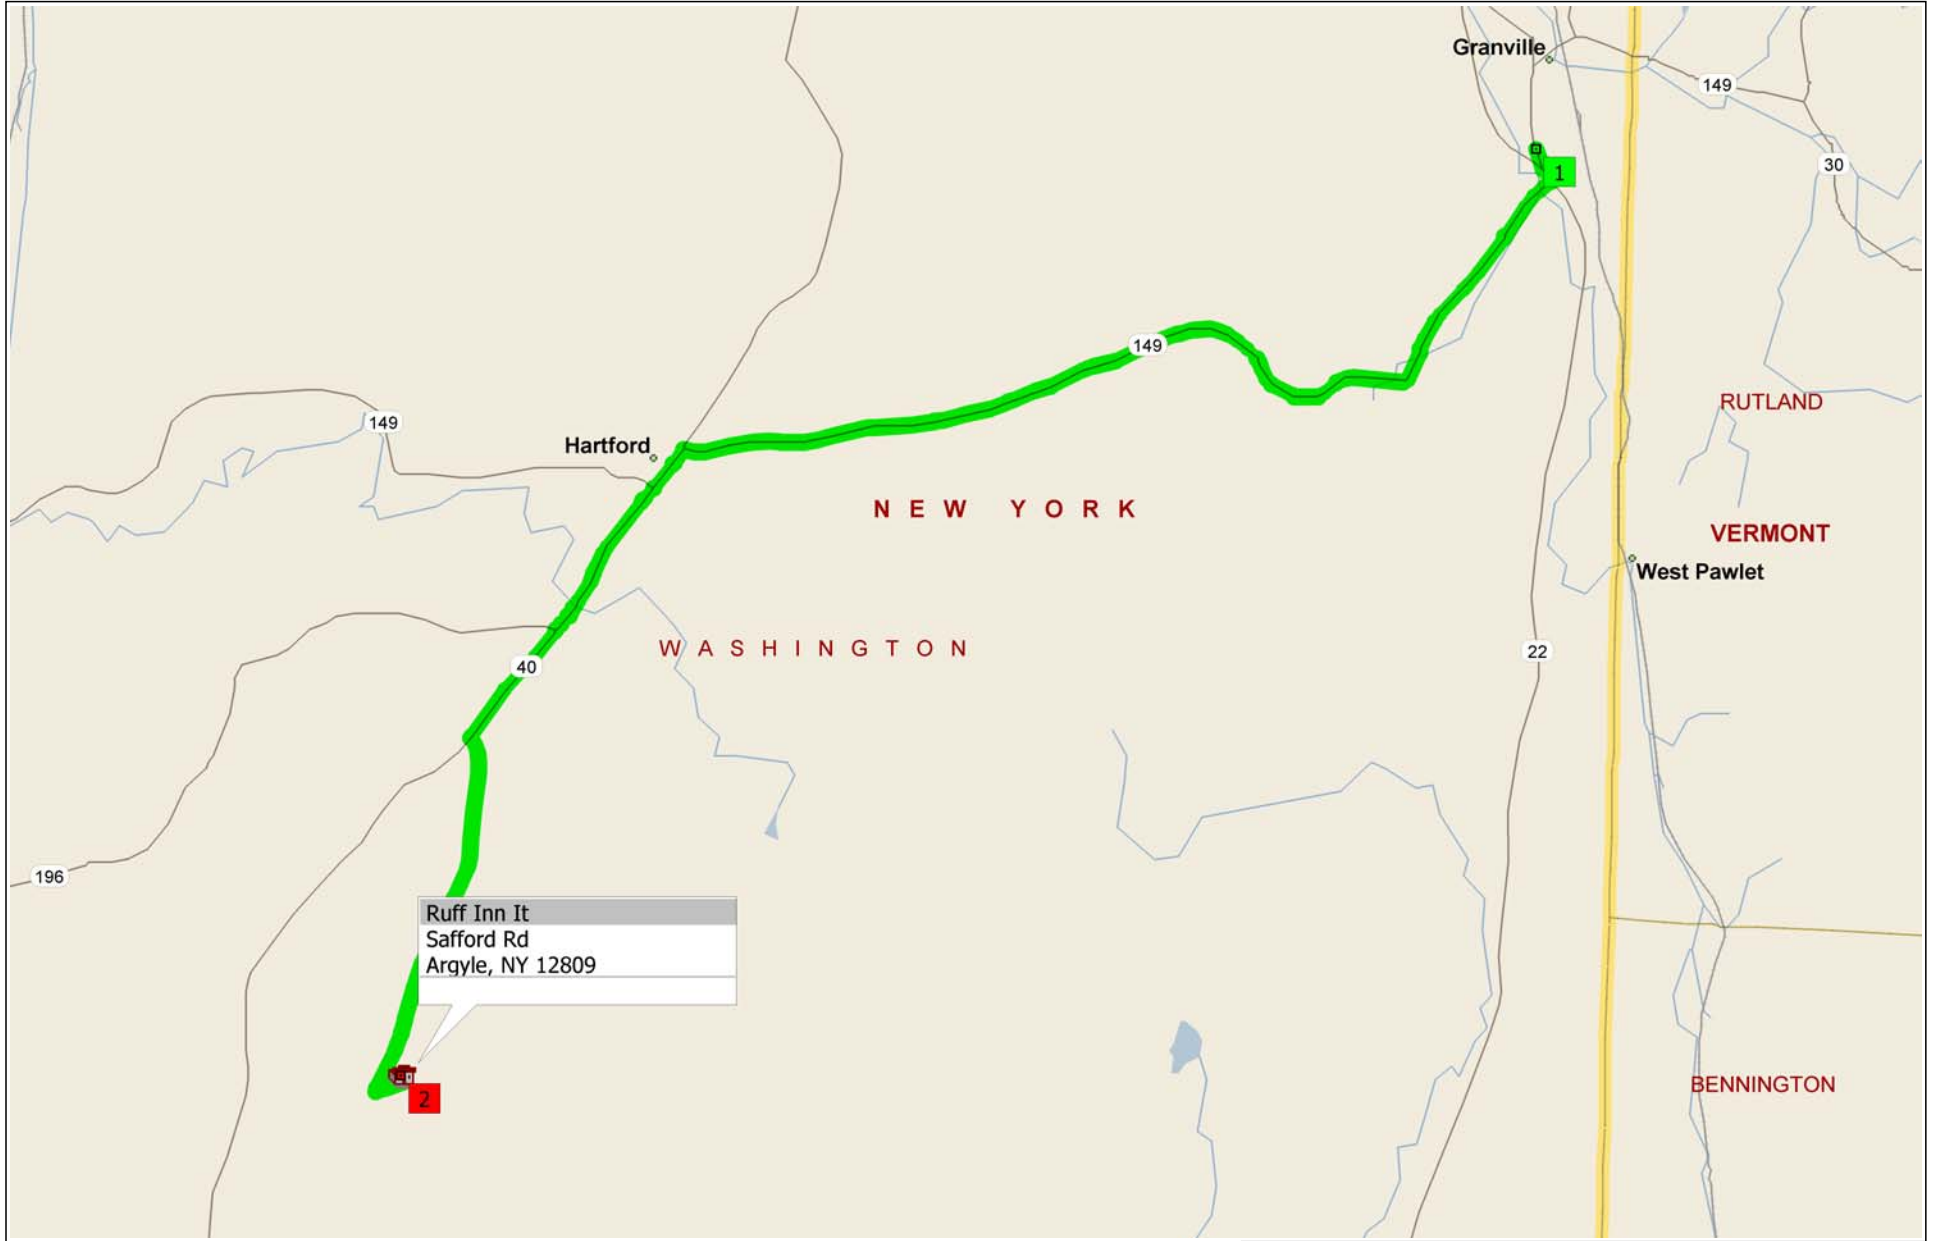

# Directions from Granville, NY to Ruff Inn It- 31 Safford Road, Argyle, NY

13.5 miles; 26 minutes

Ruff Inn It  
Safford Rd  
Argyle, NY 12809

- 9:00 AM 0.0 mi **1** Depart near Granville on SR-149 [Quaker St] (South) for 0.2 mi
- 9:00 AM 0.2 mi Bear LEFT (South-East) onto SR-22 [SR-149] for 0.1 mi

- 9:25 AM 13.2 mi Turn LEFT (East) onto Safford Rd for 0.2 mi
- 9:26 AM 13.5 mi Turn LEFT (North) onto Local road(s) for 87 yds
- 9:26 AM 13.5 mi 2 Arrive Ruff Inn It [Safford Rd, Argyle, NY 12809]

Ruff Inn It  
Safford Rd  
Argyle, NY 12809